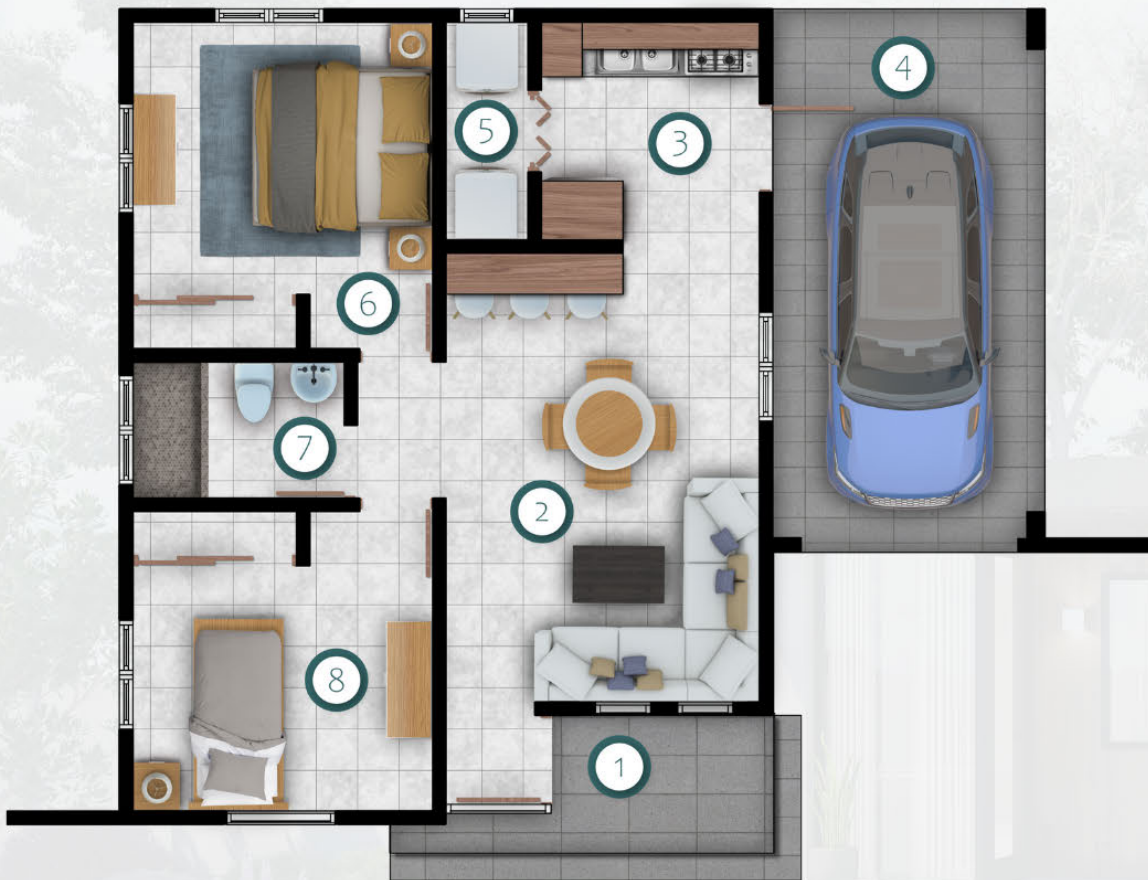

# CASAS MI ANHELO

LA QUE TÚ NECESITAS

JANNY 1  
920 p2 aprox

- ① Balcony (14'-0"x5'-0")
- ② Living/Dining Room (11'-6"x16'-6")
- ③ Kitchen (8'-0"x8'-0")
- ④ Garage (10'-0"x20'-0")
- ⑤ Laundry (3'-0"x8'-0")
- ⑥ Bedroom (11'-0"x12'-0")
- ⑦ Bathroom (5'-0"x8'-0")
- ⑧ Bedroom (11'-0"x11'-0")